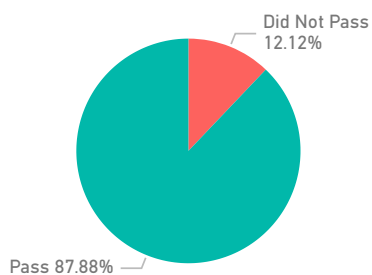

Program Summary

CIS

Declared Major Enrollment by Term (Totals are Unduplicated by Academic Year)

Academic Program	Term Type	2015-2016	2016-2017	2017-2018	2018-2019	2019-2020
COMPUTER INFORMATION SCIENCE - CT.CIS	Summer	4	4	8	5	2
	Fall	11	20	18	18	14
	Spring	12	17	15	14	15
	Total	20	32	29	26	23
COMPUTER INFORMATION SCIENCE - AAS.CIS	Summer	92	82	65	60	56
	Fall	271	234	204	188	179
	Spring	273	226	170	161	156
	Total	377	331	272	244	236
Total		396	360	299	270	256

Graduates by Academic Year (Totals are Unduplicated for Academic Year)

Academic Program	Term Type	2015-2016	2016-2017	2017-2018	2018-2019	2019-2020
COMPUTER INFORMATION SCIENCE - AAS.CIS	Summer		1		3	5
	Fall	5	12	9	15	9
	Spring	16	17	16	11	13
	Total	21	30	25	29	27
COMPUTER INFORMATION SCIENCE - CT.CIS	Summer	5	4	3	3	6
	Fall	8	11	14	13	7
	Spring	24	21	16	14	12
	Total	37	36	33	30	25
Total		51	62	54	54	50

Exit Exam Performance (Latest AY)

180 Day Follow-Up Results (Latest AY)

Placement Rate

91 %

Average Salary

$36,733

Top Transfer Destinations

Transfer Institution