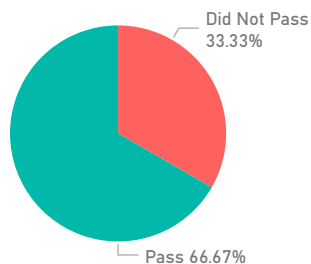

Program Summary

CIS ▼

Declared Major Enrollment by Term (Totals are Unduplicated by Academic Year)

Academic Program	Term Type	2012-2013	2013-2014	2014-2015	2015-2016	2016-2017
COMPUTER INFORMATION SCIENCE - CT.CIS	Summer	6	11	4	4	4
	Fall	25	21	11	11	20
	Spring	25	14	12	12	17
	Total	39	35	19	20	32
COMPUTER INFORMATION SCIENCE - AAS.CIS	Summer	80	87	71	92	82
	Fall	250	290	267	271	234
	Spring	260	283	236	273	226
	Total	357	400	345	377	331
Total		392	433	363	396	360

Graduates by Academic Year (Totals are Unduplicated for Academic Year)

Academic Program	Term Type	2012-2013	2013-2014	2014-2015	2015-2016	2016-2017
COMPUTER INFORMATION SCIENCE - AAS.CIS	Summer		2			1
	Fall	4	1	1	5	12
	Spring	11	19	15	16	17
	Total	15	22	16	21	30
COMPUTER INFORMATION SCIENCE - CT.CIS	Summer	1	6	6	5	4
	Fall		8	14	8	11
	Spring	40	23	22	24	21
	Total	41	37	42	37	36
Total		47	50	52	51	62

Exit Exam Performance (Latest AY)

180 Day Follow-Up Results (Latest AY)

Placement Rate

91 %

Average Salary

$36,733

Top Transfer Destinations

Transfer Institution
MISSOURI STATE UNIVERSITY
DRURY UNIVERSITY
EVEREST COLLEGE - SPRINGFIELD
NOVA SOUTHEASTERN UNIVERSITY
WESTERN GOVERNORS UNIVERSITY
Total