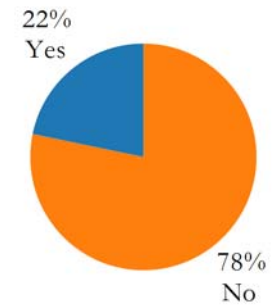

Five Year Graduation Trend for GRAPHIC DESIGN

Note: The latest year may contain partial data.

Program ..	Academic Year Graduates					
	2010	2011	2012	2013	2014	2015
AAS.GDT	20	31	27	21	23	8
CT.GDT	1					

Percent of GRAPHIC DESIGN Graduates who Continued their Education after Graduation

Source: National Student Clearinghouse